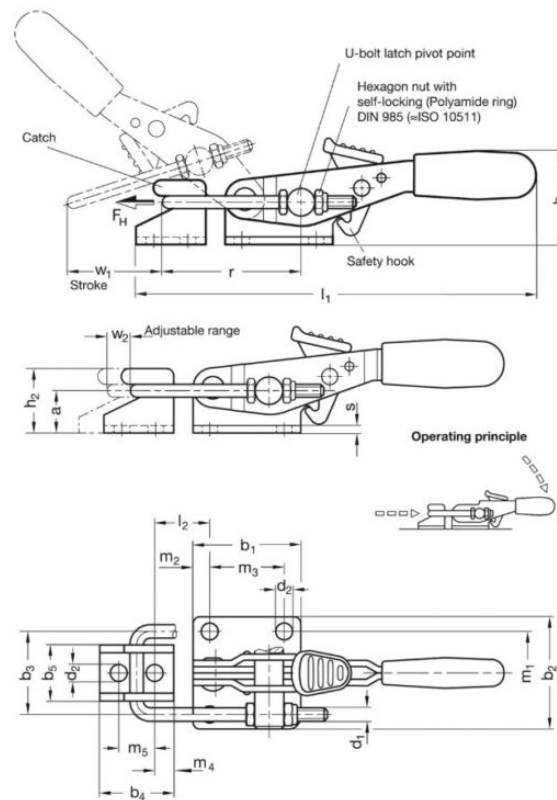

Data Sheet

Article number: 208513160T
 Description: E+G Klee latch clamp
 GN 851.3-160-T, w/o.hook w.catch
 Note: w/o.hook w.catch

Measures

1 = -	h1 = 31	m5 = 10
a = -	h2 = 18	Power = 1600
b1 = 26	l1 = -	r = -
b2 = 28	L2 = -	s = 2.0
b3 = -	m1 = 19	Size = 160
b4 = 20	m2 = 5	w1 = -
b5 = 14	m3 = 16	w2 = -
d2 = 4.3	m4 = 5	